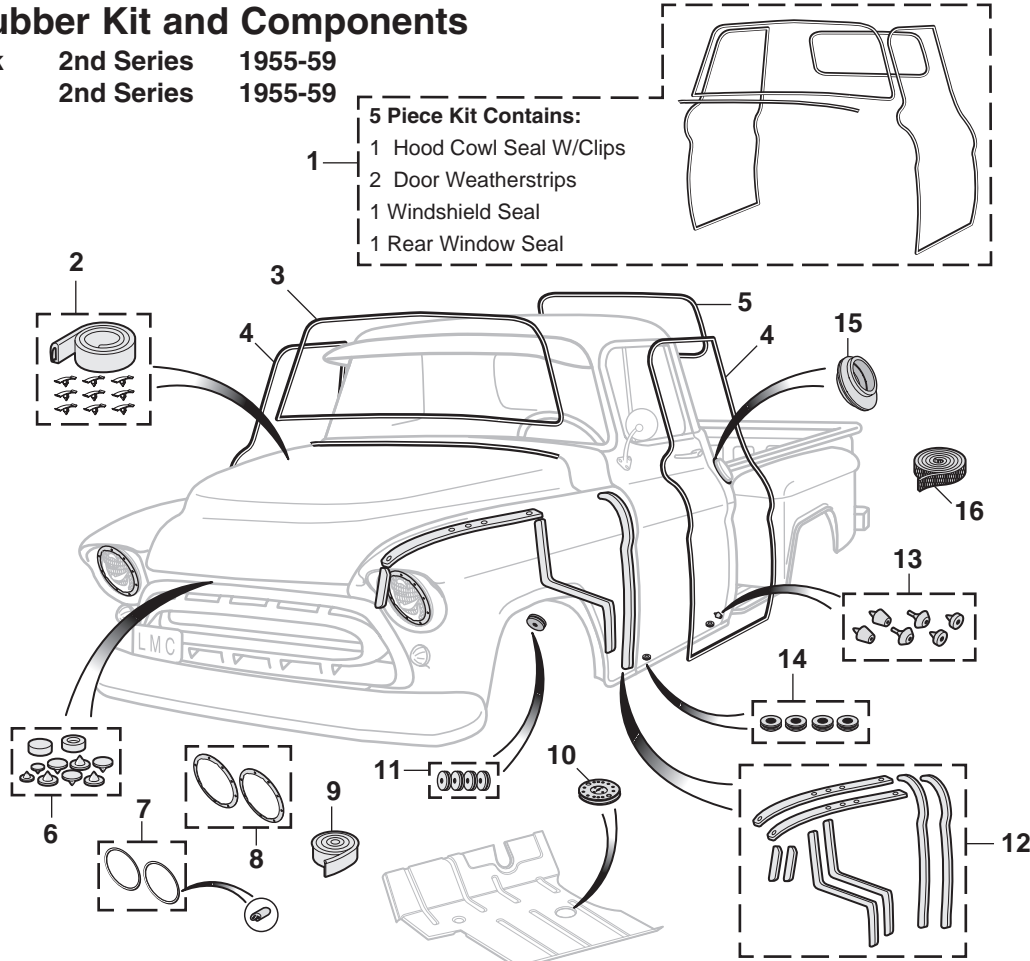

5 Piece Kit Contains:

- 1 Hood Cowl Seal W/Clips
- 2 Door Weatherstrips
- 1 Windshield Seal
- 1 Rear Window Seal

PART	ILL#	DESCRIPTION AND APPLICATION	REQD	LIST	SELL

Exterior Rubber Kits with Small Rear Window 10" x 35"

38-6215	(1)	EXTERIOR RUBBER KIT	STD CHEVY GMC 55-59 (1)	93.69	74.95
38-6216		EXTERIOR RUBBER KIT	CUSTOM CHEVY GMC 55-59 (1)	93.69	74.95

Exterior Rubber Kits with Large Rear Window 14" x 60"

38-6217		EXTERIOR RUBBER KIT	STD CHEVY GMC 55-59 (1)	99.94	79.95
38-6218		EXTERIOR RUBBER KIT	CUSTOM CHEVY GMC 55-59 (1)	99.94	79.95
38-7407	(2)	HOOD TO COWL SEAL SET	2ND CHEVY GMC 55-59 (1)	11.19	8.95
38-5924	(3)	WINDSHIELD RUBBER	STD CHEVY GMC 55-59 (1)	31.19	24.95
38-5925		WINDSHIELD RUBBER	CUSTOM CHEVY GMC 55-59 (1)	31.19	24.95
38-5970	(4)	DOOR WEATHERSTRIP SET	2ND CHEVY GMC 55-59 (1)	31.19	24.95
38-6940	(5)	REAR WINDOW RUBBER-SMALL "A"	CHEVY GMC 55-59 (1)	24.94	19.95
38-6941		REAR WINDOW RUBBER-LARGE "A"	CHEVY GMC 55-59 (1)	31.19	24.95

Note: "A" Both black and chrome trim bead are included.

Standard Rubber Seals do not have a groove for chrome trim.
Custom Windshield Rubber Seals do have a groove for chrome trim.

PART	ILL#	DESCRIPTION AND APPLICATION	REQD	LIST	SELL
30-1817	(6)	HOOD BUMPER KIT-10PC	2ND CHEVY GMC 55-59 (1)	7.44	5.95
36-0502	(7)	HEADLIGHT BEZEL SEAL SET	CHEVY GMC 55-57 (1)	7.44	5.95
36-0500	(8)	HEADLIGHT GASKET SET	2ND CHEVY GMC 55-57 (1)	6.19	4.95
38-5990	(9)	FENDER TO BODY BEAD 25FT	CHEVY GMC 55-59 (1)	14.94	11.95
30-1958	(10)	MASTER CYL FLOOR PLUG	2ND CHEVY GMC 55-59 (1)	6.19	4.95
30-1279	(11)	FENDER GROMMET SET	2ND CHEVY GMC 55-59 (1)	7.44	5.95
30-2321	(12)	FRONT FENDER GASKET SET	2ND CHEVY GMC 55-59 (1)	16.19	12.95
30-1802	(13)	DOOR BUMPER SET-6PC	2ND CHEVY GMC 55-59 (1)	4.94	3.95
30-1795	(14)	DOOR DRAIN PLUG SET	2ND CHEVY GMC 55-59 (1)	8.69	6.95
30-1271	(15)	FUEL NECK GROMMET	2ND CHEVY GMC 55-59 (1)	6.19	4.95
38-7460	(16)	BODY TO FRAME WEBBING 30FT	CHEVY GMC 55-59 (1)	31.19	24.95