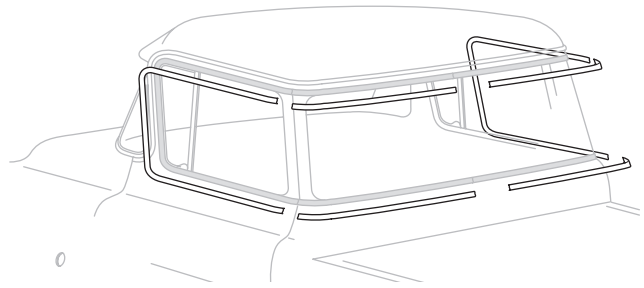

Custom Cab Molding Set

Chevrolet Truck 2nd Series 1955-59
GMC Truck 2nd Series 1955-59

PART	ILL#	DESCRIPTION AND APPLICATION	REQD	LIST	SELL
38-7750	(1)	CUSTOM CAB MOLDING SET STAINLESS STEEL W/CLIPS	CHEVY GMC 55-59 (1)	187.44	149.95
30-0710	(2)	CAB MOLDING CLIP SET-46PC	CHEVY GMC 55-59 (1)	18.69	14.95

Exterior Rubber Kit and Components

Chevrolet Truck 2nd Series 1955-59
GMC Truck 2nd Series 1955-59