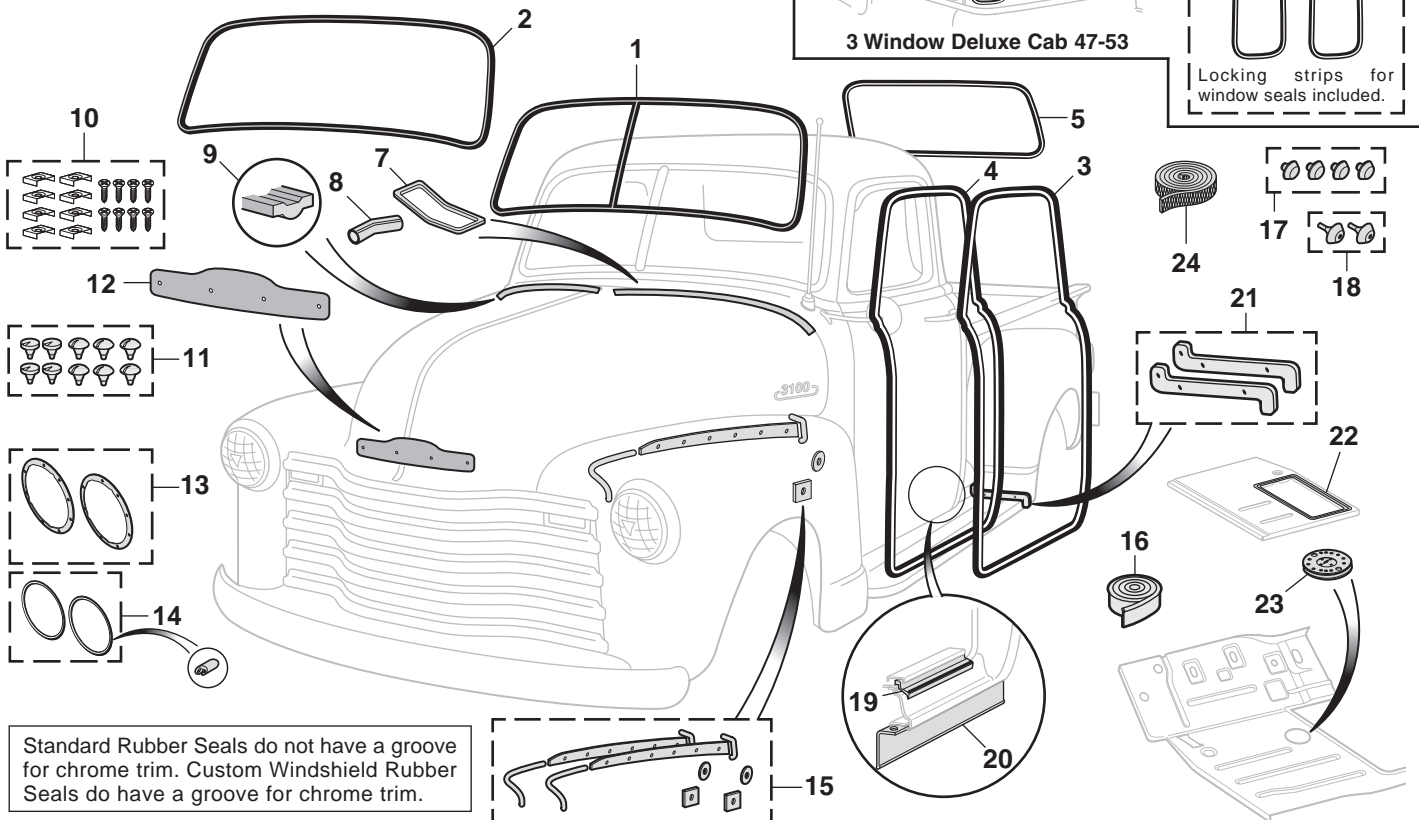

Exterior Rubber Components

Chevrolet Truck 1st Series 1947-55
GMC Truck 1st Series 1947-55

Standard Rubber Seals do not have a groove for chrome trim. Custom Windshield Rubber Seals do have a groove for chrome trim.

PART	ILL#	DESCRIPTION AND APPLICATION	REQD	LIST	SELL
38-5906	(1)	WINDSHIELD RUBBER STANDARD CHEVY GMC 47-53 (1)	31.19	24.95	
38-5907		WINDSHIELD RUBBER CUSTOM CHEVY GMC 47-53 (1)	31.19	24.95	
38-5908	(2)	WINDSHIELD RUBBER STANDARD CHEVY GMC 54-55 (1)	31.19	24.95	
38-5909		WINDSHIELD RUBBER CUSTOM CHEVY GMC 54-55 (1)	31.19	24.95	
38-5971	(3)	DOOR WEATHERSTRIP SET 1ST CHEVY GMC 47-55 (1)	24.94	19.95	
38-5973	(4)	CAB WEATHERSTRIP SET CHEVY GMC 47-48 (1)	24.94	19.95	
38-5974		CAB WEATHERSTRIP SET BLACK CHEVY GMC 49-55 (1)	24.94	19.95	
38-5975		CAB WEATHERSTRIP SET TAN CHEVY GMC 49-55 (1)	62.44	49.95	
38-6940	(5)	REAR WINDOW RUBBER "A" CHEVY GMC 47-55 (1)	24.94	19.95	
38-5901	(6)	3 WINDOW RUBBER KIT-DLX CAB CHEVY GMC 47-53 (1)	37.44	29.95	
38-7414	(7)	TOP COWL VENT SEAL CHEVY GMC 47-53 (1)	6.19	4.95	
38-7415		TOP COWL VENT SEAL 1ST CHEVY GMC 54-55 (1)	6.19	4.95	
32-1600	(8)	COWL VENT HOSE 1ST CHEVY GMC 47-55 (1)	4.94	3.95	
38-7406	(9)	HOOD TO COWL SEAL 1ST CHEVY GMC 47-55 (1)	11.19	8.95	
30-0763	(10)	COWL SEAL HARDWARE KIT-16PC CHEVY GMC 47-55 (1)	6.19	4.95	
30-1816	(11)	HOOD BUMPER KIT-10PC 1ST CHEVY GMC 47-55 (1)	7.44	5.95	
38-0059	(12)	HOOD EMBLEM GASKET CHEVY GMC 47-53 (1)	4.94	3.95	
36-0500	(13)	HEADLIGHT GASKET SET 1ST CHEVY GMC 47-55 (1)	6.19	4.95	
36-0502	(14)	HEADLIGHT BEZEL SEAL SET CHEVY GMC 47-55 (1)	7.44	5.95	
30-2319	(15)	FENDER ANTI-SQUEAK KIT 1ST CHEVY GMC 47-55 (1)	16.19	12.95	
38-5990	(16)	FENDER TO BODY BEAD-25FT CHEVY GMC 47-55 A/R	14.94	11.95	
30-1800	(17)	DOOR BUMPER SET-4PC CHEVY GMC 47-51 (1)	3.69	2.95	
30-1801	(18)	DOOR BUMPER SET-2PC 1ST CHEVY GMC 52-55 (1)	3.69	2.95	
30-2335	(19)	LOWER DOOR SEAL SET BLACK CHEVY GMC 47-49 (1)	12.44	9.95	
30-2336-BL		LOWER DOOR SEAL SET BLACK CHEVY GMC 50-55 (1)	12.44	9.95	
30-2336-BN		LOWER DOOR SEAL SET BROWN CHEVY GMC 50-55 (1)	16.19	12.95	
30-2330	(20)	RUNNING BOARD SEAL SET 1ST CHEVY GMC 47-55 (1)	16.19	12.95	
30-2320	(21)	RUN BOARD/FENDER SEAL SET CHEVY GMC 47-55 (1)	3.69	2.95	
30-2315	(22)	BATTERY COVER GASKET 1ST CHEVY GMC 47-55 (1)	4.94	3.95	
30-1958	(23)	MASTER CYL FLOOR PLUG 1ST CHEVY GMC 47-55 (1)	6.19	4.95	
38-7460	(24)	BODY TO FRAME WEBBING 30FT CHEVY GMC 47-55 A/R	31.19	24.95	

Note: "A" Both black and chrome trim bead are included.