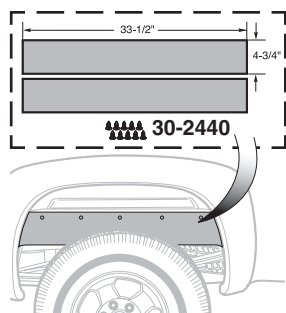

Note: "A" Both black and chrome trim bead are included.

Body Gap Filler Set

Body Gap Filler Set is a simple way to cover the unsightly gap that's visible between the frame and the bed of your truck. Body Gap Filler Set creates a clean backdrop for your wheels and is also used to cover the opening created by a body lift kit. Made from 3/16" thick industrial rubber for long life and durability. Each piece measures 33-1/2" long by 4-3/4" wide. Must be sized and cut to fit. Drilling is required for installation. Includes mounting hardware and installation instructions.