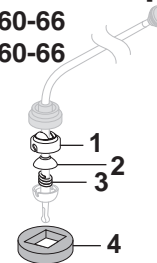

4-Speed Gear Shift Components

Chevrolet Truck 1960-66
GMC Truck 1960-66

34-0860	(1)	GEAR SHIFT CAP	CHEVY GMC 60-66 (1)	7.44	5.95
34-0861	(2)	GEAR SHIFT CUP	CHEVY GMC 60-66 (1)	7.44	5.95
30-3129	(3)	GEAR SHIFT SPRING	CHEVY GMC 60-66 (1)	2.44	1.95
30-1885	(4)	GEAR SHIFT FLOOR SEAL	CHEVY GMC 60-66 (1)	4.94	3.95