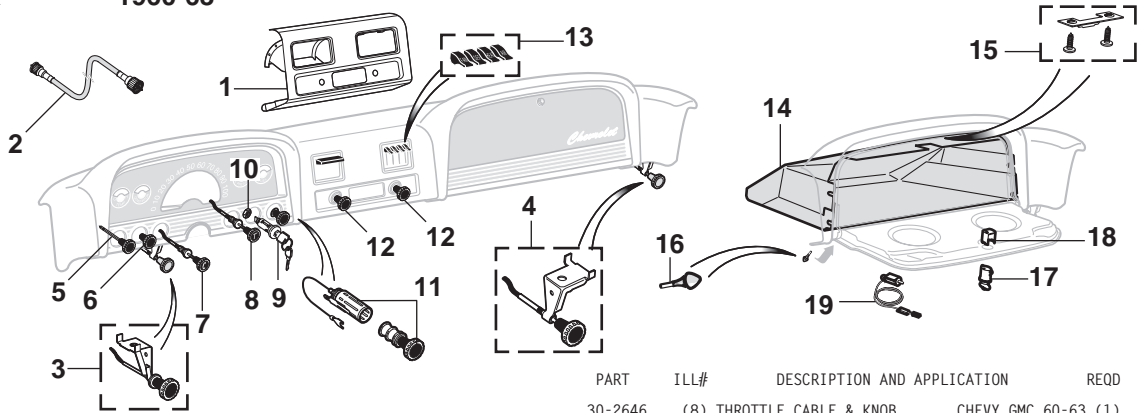

Dashboard Components

Chevrolet Truck 1960-63
GMC Truck 1960-63

PART	ILL#	DESCRIPTION AND APPLICATION	REQD	LIST	SELL
38-5091	(1)	DASHBOARD REPAIR PANEL-CTR	CHEVY 60-63 (1)	62.44	49.95
36-2021	(2)	SPEEDOMETER CABLE-63"	CHEVY GMC 60-63 (1)	21.19	16.95
30-2638	(3)	VENT CABLE W/KNOB-LH	CHEVY GMC 60-63 (1)	31.19	24.95
30-2639	(4)	VENT CABLE W/KNOB-RH	CHEVY GMC 60-63 (1)	31.19	24.95
30-2602	(5)	HEADLIGHT KNOB W/ROD	CHEVY GMC 60-63 (1)	12.44	9.95
30-2605	(6)	WIPER KNOB-BLK/STAINLESS	CHEVY GMC 60-63 (1)	12.44	9.95
30-2635	(7)	CHOKE CABLE W/KNOB	CHEVY GMC 60-63 (1)	31.19	24.95
30-2646	(8)	THROTTLE CABLE & KNOB	CHEVY GMC 60-63 (1)	31.19	24.95
36-0653	(9)	IGN LOCK CYLINDER W/KEYS	CHEVY GMC 60-63 (1)	14.94	11.95
36-0789	(10)	NUT-IGNITION SWITCH	CHEVY GMC 62-63 (1)	8.69	6.95
38-5002	(11)	LIGHTER ASSEMBLY	CHEVY GMC 60-63 (1)	37.44	29.95
30-2668	(12)	RADIO KNOB	CHEVY GMC 60-63 (2)	12.44	9.95
30-2626	(13)	HEATER KNOB SET-DELUXE	CHEVY GMC 60-63 (1)	12.44	9.95
38-5204	(14)	GLOVE BOX	CHEVY 60-63 (1)	18.69	14.95
38-5238	(15)	GLOVE BOX	GMC 60-63 (1)	18.69	14.95
30-1836	(16)	DOOR STRIKER W/SCREWS	CHEVY GMC 60-63 (1)	4.94	3.95
30-1830	(17)	RUBBER BUMPER	CHEVY GMC 60-63 (2)	1.19	.95
38-5222	(17)	LOCK & KEY	CHEVY GMC 60-63 (1)	24.94	19.95
38-5220	(18)	LOCK RETAINER	CHEVY GMC 60-63 (1)	2.44	1.95
36-4500	(19)	GLOVE BOX LAMP ASSEMBLY	CHEVY GMC 60-63 (1)	18.69	14.95

Dashboard Components

Chevrolet Truck 1964-66
GMC Truck 1964-66

V8 Tachometer Conversion Kit is for trucks equipped with optional gauge instrumentation but not fitted with factory tachometer. **Kit Contains:** Tachometer gauge, tachometer wire harness, installation hardware and instructions.