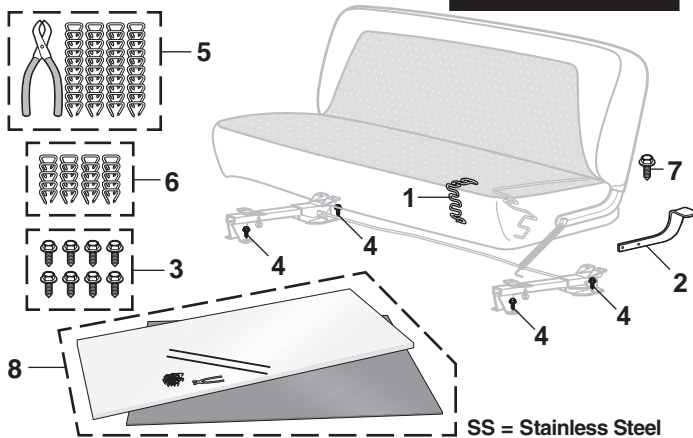

Bench Seat Components

Chevrolet Truck 1960-66
GMC Truck 1960-66

Loctite Viper Lube
See Page 28

This kit contains the necessary components which will allow you to correct seat conditions such as missing padding; weakened, sagging and broken springs; and uneven seating areas because of wear. This kit may be used for preparing seats prior to installation of seat covers, replacement upholstery covers or to correct a condition under your existing upholstery.

Kit includes: 24" x 60" Foam Sheet, 1 Pair of Hog Ring Pliers, 2 Steel Rods and Instructions, 20" x 60" Reinforcement Material and 1 Package of Hog Rings.

PART	ILL#	DESCRIPTION AND APPLICATION	REQD	LIST	SELL
30-3135	(1)	PARTIAL REPAIR SPRING-L/R	CHEVY GMC 60-65 (2)	2.44	1.95
30-1877	(2)	SEAT ADJUSTMENT HANDLE-SS	CHEVY GMC 60-66 (1)	37.44	29.95
30-0097	(3)	SEAT TRACK BOLT KIT-8PC	CHEVY GMC 60-66 (1)	8.69	6.95
30-0321	(4)	BOLT-TRACK TO FLOOR	CHEVY GMC 60-66 (8)	1.19	.95
38-1240	(5)	HOG RING PLIERS W/RINGS	CHEVY GMC 60-66 (1)	7.44	5.95
30-0093	(6)	HOG RING KIT-20PC	CHEVY GMC 60-66 A/R	2.44	1.95
30-0258	(7)	BOLT-SEAT BELT	CHEVY GMC 60-66 (4)	6.19	4.95
38-2831	(8)	BENCH SEAT REBUILDING KIT	CHEVY GMC 60-66 (1)	43.69	34.95

4-Speed Gear Shift Components

Chevrolet Truck 1960-66
GMC Truck 1960-66

34-0860	(1)	GEAR SHIFT CAP	CHEVY GMC 60-66 (1)	7.44	5.95
34-0861	(2)	GEAR SHIFT CUP	CHEVY GMC 60-66 (1)	7.44	5.95
30-3129	(3)	GEAR SHIFT SPRING	CHEVY GMC 60-66 (1)	2.44	1.95
30-1885	(4)	GEAR SHIFT FLOOR SEAL	CHEVY GMC 60-66 (1)	4.94	3.95