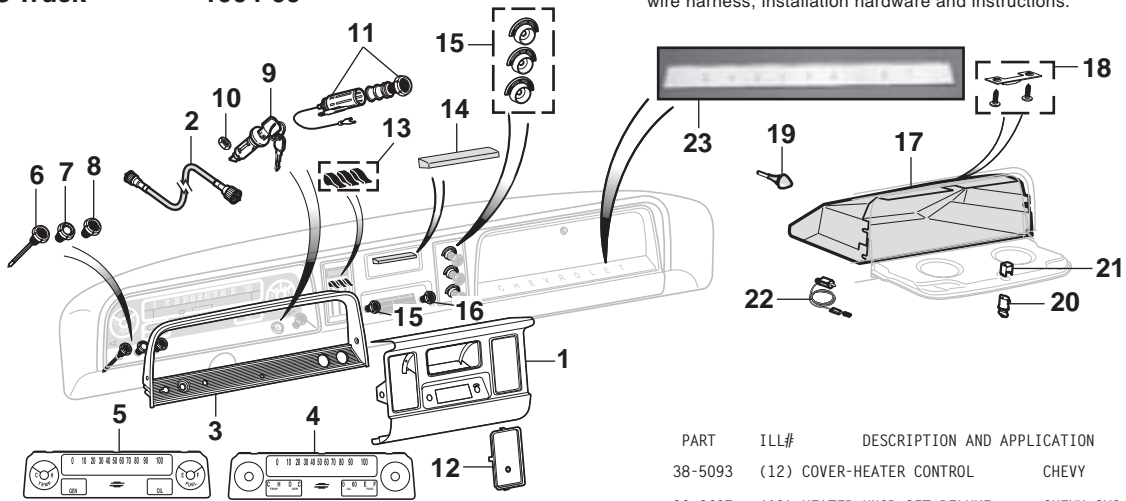

PART	ILL#	DESCRIPTION AND APPLICATION	REQD	LIST	SELL
38-5092	(1)	DASHBOARD REPAIR PANEL-CTR	CHEVY 64-66 (1)	62.44	49.95
36-2021	(2)	SPEEDOMETER CABLE-63"	CHEVY GMC 64-66 (1)	21.19	16.95
38-8019	(3)	BEZEL-INSTRUMENT PANEL	CHEVY 64-66 (1)	87.44	69.95
38-8008	(4)	DASH LENS W/GAUGES	CHEVY 64-66 (1)	62.44	49.95
38-8009	(5)	DASH LENS W/WARN LIGHTS	CHEVY 64-66 (1)	62.44	49.95
30-2603	(6)	HEADLIGHT KNOB W/ROD	CHEVY GMC 64-66 (1)	12.44	9.95
30-2606	(7)	WIPER KNOB-BLK/STAINLESS	CHEVY GMC 64-66 (1)	12.44	9.95
30-2641	(8)	CHOKE KNOB	CHEVY GMC 64-66 (1)	12.44	9.95
36-0653	(9)	IGN LOCK CYLINDER W/KEYS	CHEVY GMC 64-66 (1)	14.94	11.95
36-0789	(10)	NUT-IGNITION SWITCH	CHEVY GMC 64-66 (1)	8.69	6.95
38-5003	(11)	LIGHTER ASSEMBLY	CHEVY GMC 64-66 (1)	37.44	29.95
38-5093	(12)	COVER-HEATER CONTROL	CHEVY 64-66 (1)	31.19	24.95
30-2627	(13)	HEATER KNOB SET-DELUXE	CHEVY GMC 64-66 (1)	12.44	9.95
30-2623	(14)	ASHTRAY KNOB	CHEVY GMC 64-66 (1)	6.19	4.95
38-5072	(15)	A/C CONTROL BEZEL SET	CHEVY GMC 64-66 (1)	74.94	59.95
30-2608	(16)	RADIO KNOB-BLK/STAINLESS	CHEVY GMC 64-66 (2)	12.44	9.95
38-5205	(17)	GLOVE BOX	CHEVY 64-66 (1)	18.69	14.95
38-5206	(17)	GLOVE BOX-W/AIR	CHEVY 64-66 (1)	18.69	14.95
38-5238	(17)	GLOVE BOX	GMC 64-66 (1)	18.69	14.95
30-1836	(18)	LOCK STRIKER W/SCREWS	CHEVY GMC 64-66 (1)	4.94	3.95
30-1830	(19)	RUBBER BUMPER	CHEVY GMC 64-66 (2)	1.19	.95
38-5222	(20)	GLOVE BOX LOCK W/KEY	CHEVY GMC 64-66 (1)	24.94	19.95
38-5220	(21)	LOCK RETAINER	CHEVY GMC 64-66 (1)	2.44	1.95
36-4500	(22)	GLOVE BOX LAMP ASSEMBLY	CHEVY GMC 64-66 (1)	18.69	14.95
38-3449	(23)	GLOVE BOX EMBLEM-GRAY	CHEVY 64-66 (1)	37.44	29.95
38-3451	(23)	GLOVE BOX EMBLEM-CHROME	CHEVY 64-66 (1)	49.94	39.95
36-1929	(24)	TACH CONVERSION KIT	V8 CHEVY GMC 64-66 (1)	312.44	249.95

Gauges and Warning Lights are not included with Dash Lenses.