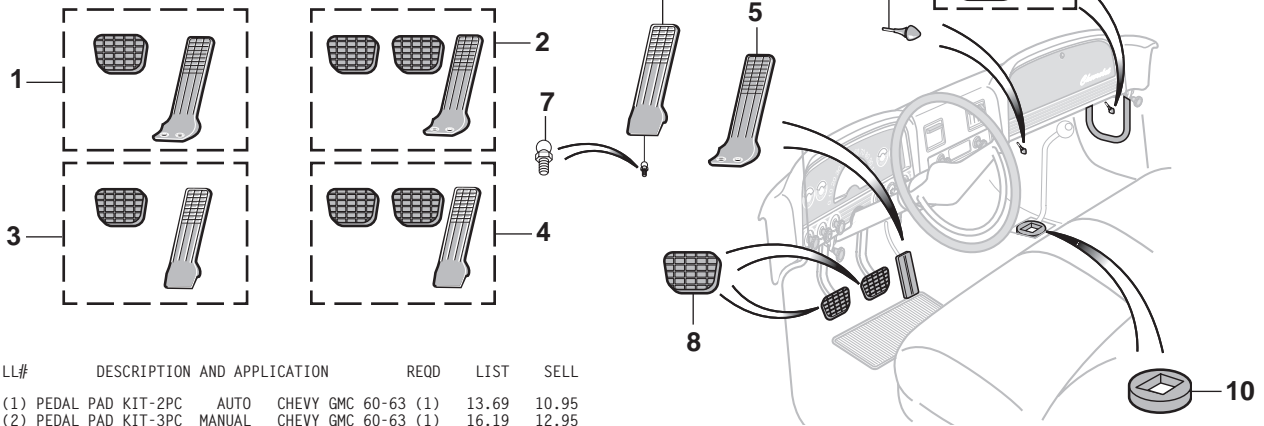

Interior Rubber Parts

Chevrolet Truck 1960-66
GMC Truck 1960-66

PART	ILL#	DESCRIPTION AND APPLICATION	REQD	LIST	SELL
30-2246	(1)	PEDAL PAD KIT-2PC AUTO	CHEVY GMC 60-63 (1)	13.69	10.95
30-2247	(2)	PEDAL PAD KIT-3PC MANUAL	CHEVY GMC 60-63 (1)	16.19	12.95
30-2248	(3)	PEDAL PAD KIT-2PC AUTO	CHEVY GMC 64-66 (1)	13.69	10.95
30-2249	(4)	PEDAL PAD KIT-3PC MANUAL	CHEVY GMC 64-66 (1)	18.69	14.95
30-2216	(5)	PEDAL PAD-GAS PEDAL	CHEVY GMC 60-63 (1)	12.44	9.95
30-2218	(6)	PEDAL PAD-GAS PEDAL	CHEVY GMC 64-66 (1)	12.44	9.95
30-1101	(7)	STUD-PEDAL	CHEVY GMC 64-66 (2)	4.94	3.95
30-2224	(8)	PEDAL PAD-BRAKE/CLUTCH	CHEVY GMC 60-66 A/R	6.19	4.95
30-1830	(9)	GLOVE BOX BUMPER	CHEVY GMC 60-66 (2)	1.19	.95
30-1885	(10)	SEAL-4 SPD SHIFTER-FLOOR	CHEVY GMC 60-66 (1)	4.94	3.95
38-7413	(11)	AIR VENT DOOR SEAL SET-2PC	CHEVY GMC 60-66 (1)	6.19	4.95

Kit includes: 24" x 60" Foam Sheet, 1 Pair of Hog Ring Pliers, 2 Steel Rods and Instructions, 20" x 60" Reinforcement Material and 1 Package of Hog Rings.

PART	ILL#	DESCRIPTION AND APPLICATION	REQD	LIST	SELL
30-3135	(1)	PARTIAL REPAIR SPRING-L/R	CHEVY GMC 60-65 (2)	2.44	1.95
30-1877	(2)	SEAT ADJUSTMENT HANDLE-SS	CHEVY GMC 60-66 (1)	37.44	29.95
30-0097	(3)	SEAT TRACK BOLT KIT-8PC	CHEVY GMC 60-66 (1)	8.69	6.95
30-0321	(4)	BOLT-TRACK TO FLOOR	CHEVY GMC 60-66 (8)	1.19	.95
38-1240	(5)	HOG RING PLIERS W/RINGS	CHEVY GMC 60-66 (1)	7.44	5.95
30-0093	(6)	HOG RING KIT-20PC	CHEVY GMC 60-66 A/R	2.44	1.95
30-0258	(7)	BOLT-SEAT BELT	CHEVY GMC 60-66 (4)	6.19	4.95
38-2831	(8)	BENCH SEAT REBUILDING KIT	CHEVY GMC 60-66 (1)	43.69	34.95