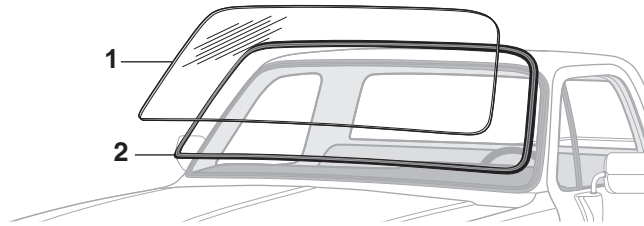

38-0783

STANDARD = Standard Rubber Seals do not have groove for chrome trim.
CUSTOM = Custom Rubber Seals do have a groove for chrome trim.

Windshield and Seal

Chevrolet Truck 1973-87 **Crew Cab 1973-89**
GMC Truck 1973-87