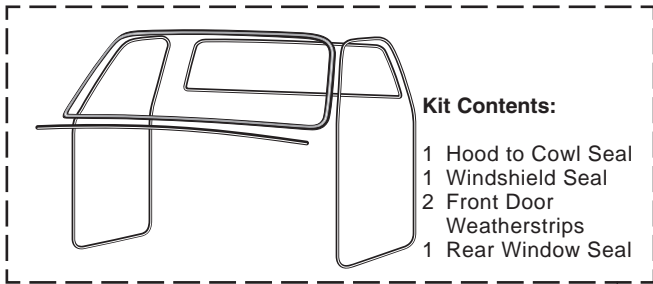

Exterior Rubber Kit and Components

Chevrolet Truck 1973-87 Crew Cab 1973-89
GMC Truck 1973-87

#38-0792 Super Weatherstrip Adhesive

is fast drying, high strength and waterproof. It is great for bonding all types of truck parts. Dries black.

Kit Contents:

- 1 Hood to Cowl Seal
- 1 Windshield Seal
- 2 Front Door Weatherstrips
- 1 Rear Window Seal

Standard Rubber Seals do not have a groove for chrome trim. Custom Rubber Seals do have a groove for chrome trim.