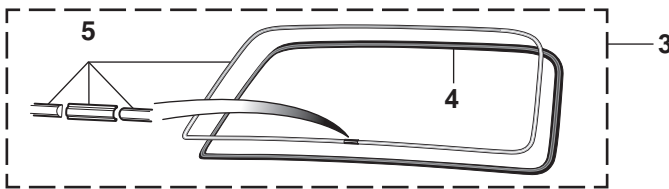

PART	ILL#	DESCRIPTION AND APPLICATION	REQD	LIST	SELL
38-9425-T	(1)	WINDSHIELD-CLEAR	CHEVY GMC 73-87 (1)	162.44	129.95
38-9421-T		WINDSHIELD-SHADED	CHEVY GMC 73-87 (1)	162.44	129.95
38-9427-T		WINDSHIELD-CLEAR W/ANTENNA	CHEVY GMC 73-87 (1)	162.44	129.95
38-9423-T		WINDSHIELD-SHADED W/ANTENNA	CHEVY GMC 73-87 (1)	162.44	129.95
38-5911	(2)	WINDSHIELD RUBBER-STANDARD	CHEVY GMC 73-87 (1)	49.94	39.95
38-5913	(3)	WINDSHIELD RUBBER KIT WITH CHROME TRIM	CUSTOM CHEVY GMC 73-87 (1)	62.44	49.95
38-5915		WINDSHIELD RUBBER KIT WITH BLACK TRIM	CUSTOM CHEVY GMC 73-87 (1)	62.44	49.95
38-5900	(4)	WINDSHIELD RUBBER-CUSTOM	CHEVY GMC 73-87 (1)	49.94	39.95
38-6032	(5)	TRIM KIT-CHROME	CHEVY GMC 73-87 (1)	24.94	19.95
38-6033		TRIM KIT-BLACK	CHEVY GMC 73-87 (1)	21.19	16.95
38-0783		SILICONE SEALANT WINDSHIELD & GLASS 1.5 OZ TUBE		6.19	4.95
38-0796		WINDSHIELD STICK	CHEVY GMC 73-87 (1)	2.44	1.95