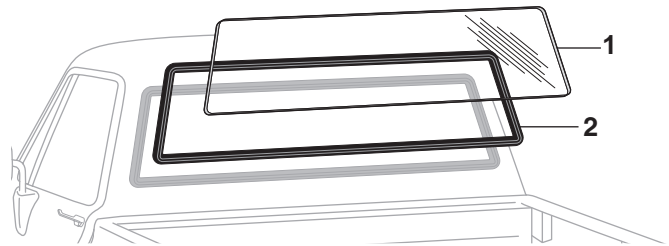

Rear Window and Seal

Chevrolet Truck 1973-87   **Crew Cab 1973-89**
GMC Truck 1973-87

Standard Rubber Seals do not have a groove for chrome trim.
Custom Rubber Seals do have a groove for chrome trim.

* After the sell price means Oversize Part Charge. Your order will incur a charge of $20.00. When ordering multiple oversized parts only one Oversize Part Charge of $20.00 will be applied to your order.

PART	ILL#	DESCRIPTION AND APPLICATION	REQD	LIST	SELL
38-6008	(1)	REAR WINDOW-CLEAR	CHEVY GMC 73-75 (1)	99.94	79.95 *
38-6004		REAR WINDOW-TINTED	CHEVY GMC 73-75 (1)	124.94	99.95 *
38-6006		REAR WINDOW-CLEAR	CHEVY GMC 76-87 (1)	99.94	79.95 *
38-6002		REAR WINDOW-TINTED	CHEVY GMC 76-87 (1)	99.94	79.95 *
38-5917	(2)	REAR WINDOW RUBBER-STANDARD	CHEVY GMC 73-87 (1)	37.44	29.95
38-6007	(3)	REAR WINDOW RUBBER KIT WITH CHROME TRIM	CUSTOM CHEVY GMC 73-87 (1)	62.44	49.95
38-5919	(4)	REAR WINDOW RUBBER-CUSTOM	CHEVY GMC 73-87 (1)	49.94	39.95
38-6034	(5)	TRIM KIT-CHROME	CHEVY GMC 73-87 (1)	24.94	19.95
38-0783		SILICONE SEALANT WINDSHIELD & GLASS 1.5 OZ TUBE		6.19	4.95
38-0796		WINDSHIELD STICK	CHEVY GMC 73-87 (1)	2.44	1.95