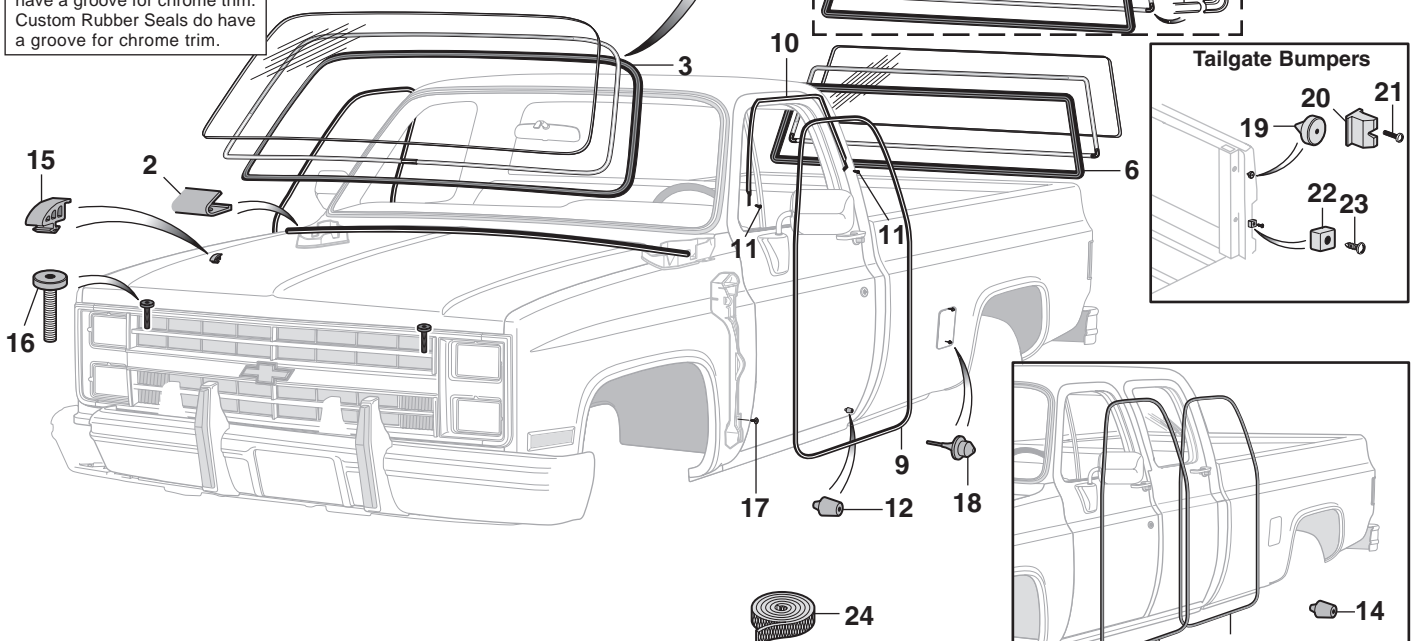

Exterior Rubber Kit and Components

Chevrolet Truck 1973-87 Crew Cab 1973-89
GMC Truck 1973-87

#38-0792 Super Weatherstrip Adhesive

is fast drying, high strength and waterproof. It is great for bonding all types of truck parts. Dries black.

Kit Contents:

- 1 Hood to Cowl Seal
- 1 Windshield Seal
- 2 Front Door Weatherstrips
- 1 Rear Window Seal

Standard Rubber Seals do not have a groove for chrome trim. Custom Rubber Seals do have a groove for chrome trim.