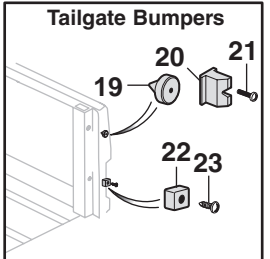

Exterior Rubber Kit and Components

Chevrolet Truck 1973-87 Crew Cab 1973-89
GMC Truck 1973-87

#38-0792 Super Weatherstrip Adhesive

is fast drying, high strength and waterproof. It is great for bonding all types of truck parts. Dries black.

Kit Contents:

- 1 Hood to Cowl Seal
- 1 Windshield Seal
- 2 Front Door Weatherstrips
- 1 Rear Window Seal

Standard Rubber Seals do not have a groove for chrome trim. Custom Rubber Seals do have a groove for chrome trim.