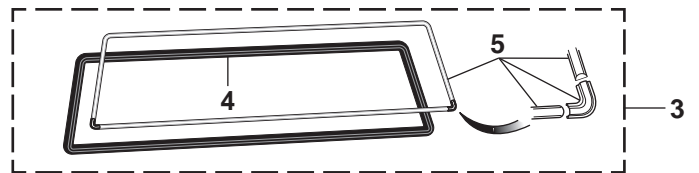

Rear Window and Seal

Chevrolet Truck 1973-87   **Crew Cab 1973-89**
GMC Truck 1973-87

Standard Rubber Seals do not have a groove for chrome trim.
Custom Rubber Seals do have a groove for chrome trim.

* After the sell price means Oversize Part Charge. Your order will incur a charge of $20.00. When ordering multiple oversized parts only one Oversize Part Charge of $20.00 will be applied to your order.

PART	ILL#	DESCRIPTION AND APPLICATION	REQD	LIST	SELL
38-6008	(1)	REAR WINDOW-CLEAR	CHEVY GMC 73-75 (1)	99.94	79.95 *
38-6004		REAR WINDOW-TINTED	CHEVY GMC 73-75 (1)	124.94	99.95 *
38-6006		REAR WINDOW-CLEAR	CHEVY GMC 76-87 (1)	99.94	79.95 *
38-6002		REAR WINDOW-TINTED	CHEVY GMC 76-87 (1)	99.94	79.95 *
38-5917	(2)	REAR WINDOW RUBBER-STANDARD	CHEVY GMC 73-87 (1)	37.44	29.95
38-6007	(3)	REAR WINDOW RUBBER KIT WITH CHROME TRIM	CUSTOM CHEVY GMC 73-87 (1)	62.44	49.95
38-5919	(4)	REAR WINDOW RUBBER-CUSTOM	CHEVY GMC 73-87 (1)	49.94	39.95
38-6034	(5)	TRIM KIT-CHROME	CHEVY GMC 73-87 (1)	24.94	19.95
38-0783		SILICONE SEALANT WINDSHIELD & GLASS 1.5 OZ TUBE		6.19	4.95
38-0796		WINDSHIELD STICK	CHEVY GMC 73-87 (1)	2.44	1.95