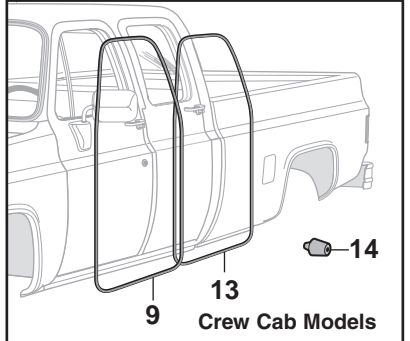

Exterior Rubber Kit and Components

Chevrolet Truck 1973-87 Crew Cab 1973-89
GMC Truck 1973-87

#38-0792 Super Weatherstrip Adhesive

is fast drying, high strength and waterproof. It is great for bonding all types of truck parts. Dries black.

Kit Contents:

- 1 Hood to Cowl Seal
- 1 Windshield Seal
- 2 Front Door Weatherstrips
- 1 Rear Window Seal

Standard Rubber Seals do not have a groove for chrome trim. Custom Rubber Seals do have a groove for chrome trim.