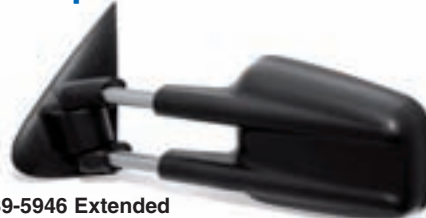

Chrome Door Mirror Cover Set

37-8095

Chrome Mirror Covers give your truck the style and elegance of a luxury model. These covers are made from automotive grade ABS plastic finished with a high quality chrome finish. Designed to withstand harsh conditions, they install securely with preapplied 3M™ tape. Mirror covers require no drilling or cutting and install in seconds!

37-8095	DOOR MIRROR COVER SET	CHROME	CHEVY GMC 99-06 (1)	62.44	49.95
37-8095	DOOR MIRROR COVER SET	CHROME CLASSIC	07 (1)	62.44	49.95

GM Style Reproduction Camper Door Mirror

39-5946 Extended

39-5946 Front View