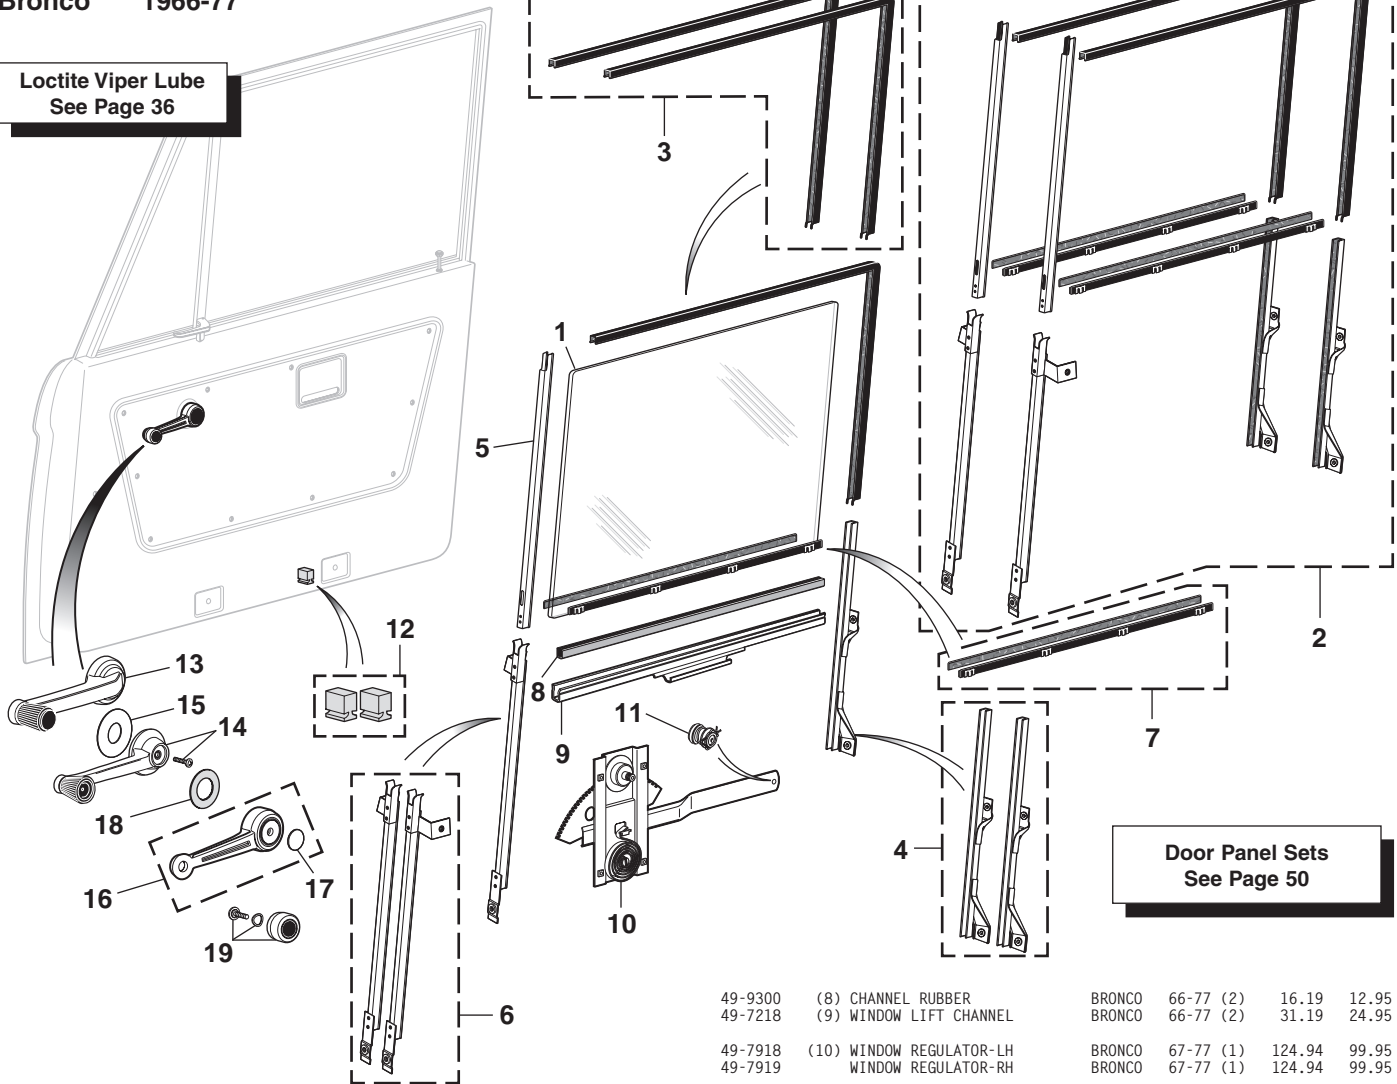

Door Glass and Components

Bronco 1966-77

Loctite Viper Lube
See Page 36

Door Panel Sets
See Page 50

PART	ILL#	DESCRIPTION AND APPLICATION	REQD	LIST	SELL
49-7345	(1)	DOOR GLASS-CLEAR	BRONCO 66-77 (2)	62.44	49.95
49-7346		DOOR GLASS-TINTED	BRONCO 66-77 (2)	62.44	49.95
49-7146	(2)	ANTI-RATTLE KIT-DOOR 12PC	BRONCO 66-77 (1)	312.44	249.95
49-7120	(3)	UPPER GLASS CHANNEL SET 2PC	BRONCO 66-77 (1)	49.94	39.95
49-7126	(4)	LWR DIVISION BAR SET-LOCK	BRONCO 66-77 (1)	87.44	69.95
49-7122	(5)	UPPER VERTICAL DIVISION BAR	BRONCO 66-77 (2)	24.94	19.95
49-7124	(6)	LWR DIVISION BAR SET-HINGE	BRONCO 66-77 (1)	87.44	69.95
49-7116	(7)	ANTI-RATTLE KIT-WINDOW 2PC	BRONCO 66-77 (2)	31.19	24.95

49-9300	(8)	CHANNEL RUBBER	BRONCO 66-77 (2)	16.19	12.95
49-7218	(9)	WINDOW LIFT CHANNEL	BRONCO 66-77 (2)	31.19	24.95
49-7918	(10)	WINDOW REGULATOR-LH	BRONCO 67-77 (1)	124.94	99.95
49-7919		WINDOW REGULATOR-RH	BRONCO 67-77 (1)	124.94	99.95
49-7862	(11)	REGULATOR ROLLER ASSEMBLY	BRONCO 66-77 (2)	4.94	3.95
41-1575	(12)	DOOR GLASS BUMPER SET	BRONCO 66-77 (1)	3.69	2.95
49-7636	(13)	WINDOW HANDLE W/KNOB	BRONCO 66 (2)	16.19	12.95
49-7640	(14)	WINDOW HANDLE W/KNOB	BRONCO 67 (2)	16.19	12.95
40-2609	(15)	ESCUTCHEON	BRONCO 67 (2)	2.44	1.95
49-7642	(16)	WINDOW HANDLE W/O KNOB	BRONCO 68-77 (2)	12.44	9.95
49-7643	(17)	HANDLE SCREW COVER	BRONCO 68-77 (2)	1.19	.95
40-2608	(18)	ESCUTCHEON	BRONCO 68-77 (2)	2.44	1.95
40-2620-BL	(19)	KNOB-HANDLE-BLACK	BRONCO 68-77 (2)	6.19	4.95
40-2620-CL		KNOB-HANDLE-CLEAR	BRONCO 68-77 (2)	6.19	4.95
40-2620-WH		KNOB-HANDLE-WHITE	BRONCO 68-77 (2)	6.19	4.95

Power Window Kit

Double switch construction allows the driver to operate both windows. The components are concealed inside the door to give you added security. Comes with easy-to-follow instructions, hardware and color coded wiring harness for error-free installation.