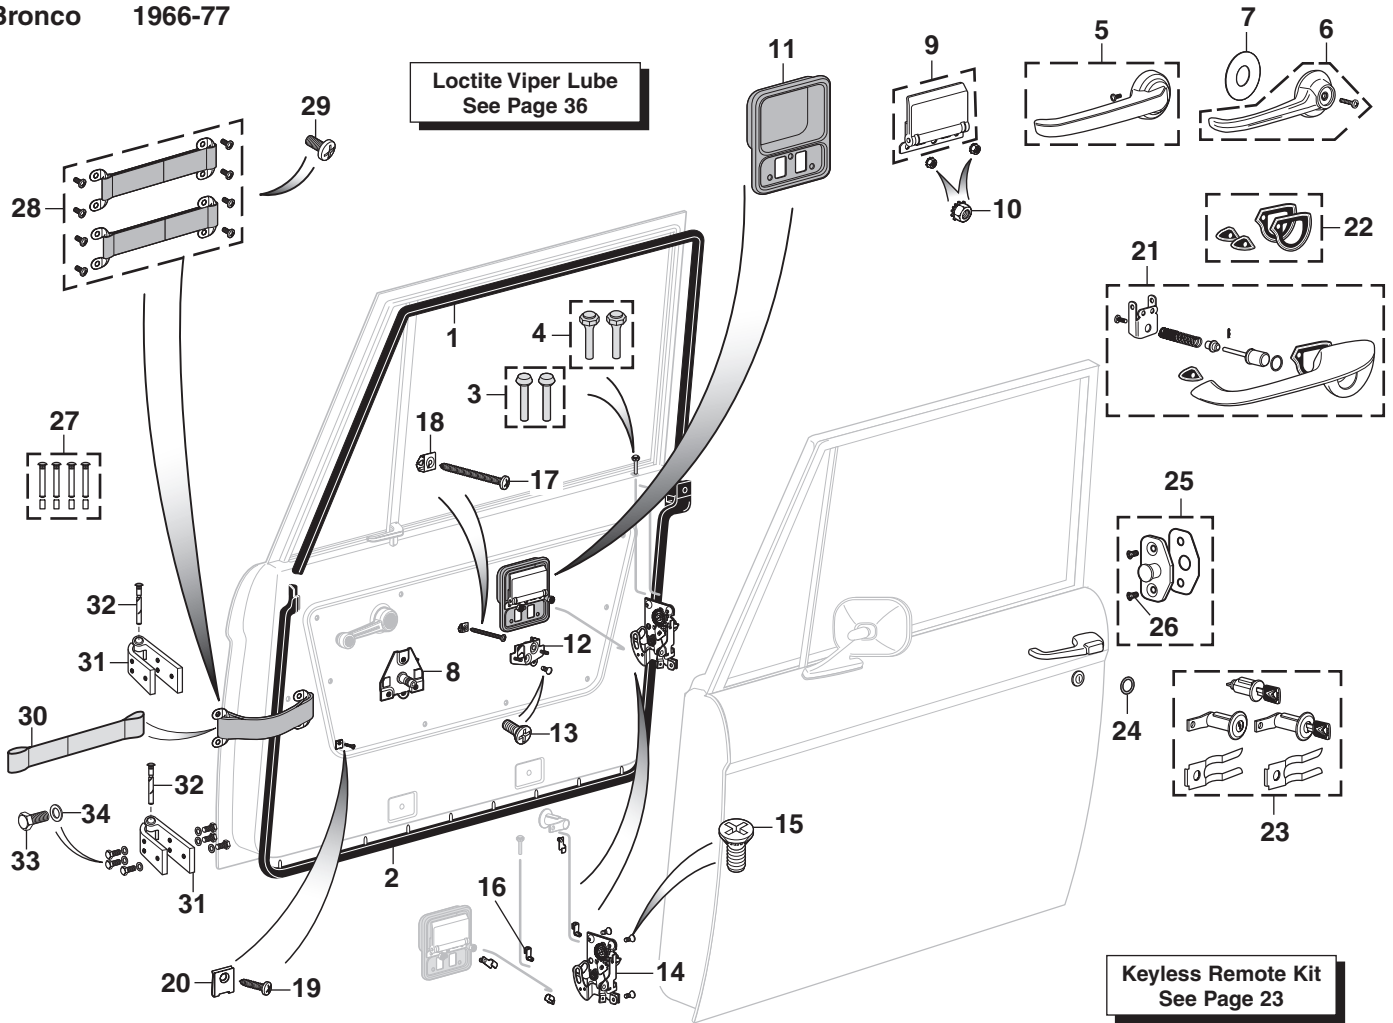

Door Components

Bronco 1966-77

SS = Stainless Steel

PART	ILL#	DESCRIPTION AND APPLICATION	REQD	LIST	SELL
49-9340	(1)	DOOR WEATHERSTRIP SET-UPPER BRONCO	66-77 (1)	37.44	29.95
49-9344	(2)	DOOR WEATHERSTRIP SET-LOWER BRONCO	66-77 (1)	62.44	49.95
40-2670	(3)	DOOR LOCK KNOB SET-CHROME BRONCO	66-67 (1)	6.19	4.95
40-2671		DOOR LOCK KNOB SET-CHROME BRONCO	68-77 (1)	7.44	5.95
40-2680	(4)	DOOR LOCK KNOB SET-BLACK BRONCO	66-77 (1)	6.19	4.95
49-7616	(5)	DOOR HANDLE-INSIDE BRONCO	66 (2)	21.19	16.95
49-7620	(6)	DOOR HANDLE-INSIDE BRONCO	67 (2)	12.44	9.95
40-2609	(7)	ESCUTCHEON BRONCO	67 (2)	2.44	1.95
49-7224	(8)	DOOR HANDLE RELEASE-LH BRONCO	66-67 (1)	24.94	19.95
49-7225		DOOR HANDLE RELEASE-RH BRONCO	66-67 (1)	24.94	19.95
49-7622	(9)	DOOR HANDLE-INSIDE-LH BRONCO	68-77 (1)	18.69	14.95
49-7623		DOOR HANDLE-INSIDE-RH BRONCO	68-77 (1)	18.69	14.95
40-0943	(10)	NUT W/WASHER-HANDLE BRONCO	68-77 (4)	.44	.35
49-5409	(11)	DOOR HANDLE CUP-BLACK "A" BRONCO	68-77 (2)	9.94	7.95
49-7244	(12)	DOOR HANDLE RELEASE-LH BRONCO	68-77 (1)	31.19	24.95
49-7245		DOOR HANDLE RELEASE-RH BRONCO	68-77 (1)	31.19	24.95
40-0460	(13)	SCREW-HANDLE RELEASE BRONCO	68-77 (2)	2.44	1.95
49-7236	(14)	DOOR LATCH-LH BRONCO	66-67 (1)	112.44	89.95
49-7237		DOOR LATCH-RH BRONCO	66-67 (1)	112.44	89.95
49-7266		DOOR LATCH-LH BRONCO	68-77 (1)	124.94	99.95
49-7267		DOOR LATCH-RH BRONCO	68-77 (1)	124.94	99.95
40-0460	(15)	SCREW-DOOR LATCH BRONCO	68-77 (6)	2.44	1.95
40-1362	(16)	DOOR LATCH ROD RETAINER BRONCO	66-77(12)	1.56	1.25