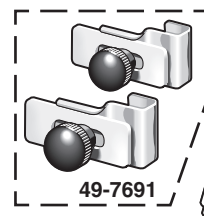

49-9300	(8)	CHANNEL RUBBER	BRONCO 66-77 (2)	16.19	12.95
49-7218	(9)	WINDOW LIFT CHANNEL	BRONCO 66-77 (2)	31.19	24.95
49-7918	(10)	WINDOW REGULATOR-LH	BRONCO 67-77 (1)	124.94	99.95
49-7919		WINDOW REGULATOR-RH	BRONCO 67-77 (1)	124.94	99.95
49-7862	(11)	REGULATOR ROLLER ASSEMBLY	BRONCO 66-77 (2)	4.94	3.95
41-1575	(12)	DOOR GLASS BUMPER SET	BRONCO 66-77 (1)	3.69	2.95
49-7636	(13)	WINDOW HANDLE W/KNOB	BRONCO 66 (2)	16.19	12.95
49-7640	(14)	WINDOW HANDLE W/KNOB	BRONCO 67 (2)	16.19	12.95
40-2609	(15)	ESCUTCHEON	BRONCO 67 (2)	2.44	1.95
49-7642	(16)	WINDOW HANDLE W/O KNOB	BRONCO 68-77 (2)	12.44	9.95
49-7643	(17)	HANDLE SCREW COVER	BRONCO 68-77 (2)	1.19	.95
40-2608	(18)	ESCUTCHEON	BRONCO 68-77 (2)	2.44	1.95
40-2620-BL	(19)	KNOB-HANDLE-BLACK	BRONCO 68-77 (2)	6.19	4.95
40-2620-CL		KNOB-HANDLE-CLEAR	BRONCO 68-77 (2)	6.19	4.95
40-2620-WH		KNOB-HANDLE-WHITE	BRONCO 68-77 (2)	6.19	4.95

Power Window Kit

Double switch construction allows the driver to operate both windows. The components are concealed inside the door to give you added security. Comes with easy-to-follow instructions, hardware and color coded wiring harness for error-free installation.

47-1105

PART	DESCRIPTION AND APPLICATION	REQD	LIST	SELL
47-1105	POWER WINDOW KIT	BRONCO 66-77 (1)	212.44	169.95

Vent Window Lock Prevents Costly Break-ins

Help prevent costly break-ins with this universal Vent Window Lock Set. Made from heavy-gauge steel, the locks install easily without tools and are removable when not in use. Add to the security of your investment; call or go online and order yours today!