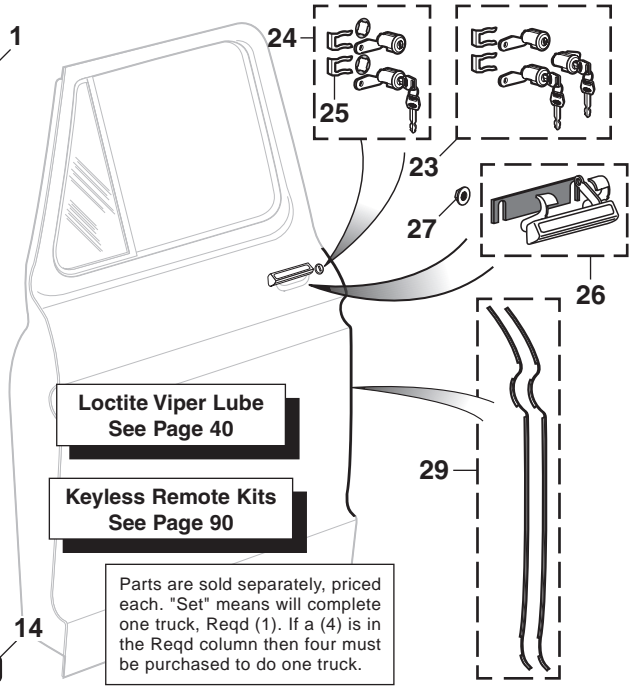

Door Components

F100 F150 F250 1973-79
 Crew Cab F250 1973-79
 Bronco 1978-79

PART	ILL#	DESCRIPTION AND APPLICATION	REQD	LIST	SELL
F-Series, Bronco and Crew Cab Front Door					
49-9338	(1)	WEATHERSTRIP SET-ON CAB	73-79 (1)	74.94	59.95
49-7646	(2)	FRONT DOOR HANDLE-INSIDE-LH	73-79 (1)	12.44	9.95
49-7647		FRONT DOOR HANDLE-INSIDE-RH	73-79 (1)	12.44	9.95
40-0471	(4)	SCREW-DOOR HANDLE	73-79 (2)	.25	.20
40-0628	(5)	WASHER-DOOR HANDLE	73-79 (2)	.25	.20
49-7230	(6)	LATCH CONTROL-LH	73-79 (1)	49.94	39.95
49-7231		LATCH CONTROL-RH	73-79 (1)	49.94	39.95
49-7609	(7)	DOOR HANDLE DUST SHIELD	73-79 (2)	4.94	3.95
40-0227	(8)	SCREW-LATCH CONTROL	73-79 (2)	1.19	.95
50-0490	(9)	U-NUT-LATCH CONTROL	73-79 (2)	1.19	.95
49-7240	(10)	DOOR LATCH-LH "A"	73-79 (1)	99.94	79.95
49-7241		DOOR LATCH-RH "A"	73-79 (1)	99.94	79.95
40-0460	(11)	SCREW-DOOR LATCH "B"	73-79 (6)	2.44	1.95
40-1609	(12)	RETAINER-DOOR LATCH ROD	73-79 A/R	2.44	1.95
40-1361	(13)	RETAINER-DOOR LATCH ROD	78-79 A/R	4.94	3.95
40-1362	(14)	RETAINER-DOOR LATCH ROD	73-78 A/R	1.56	1.25
40-0791	(15)	PLASTIC RETAINR-DOOR PNL"C"	73-79 A/R	1.19	.95
40-0790	(16)	METAL RETAINER-DOOR PANEL	73-79(16)	1.19	.95
40-0792	(17)	RETAINER-LWR DOOR PANEL "D"	73-79(12)	.50	.40
40-0470	(18)	SCREW-LWR DOOR PANEL	73-79 A/R	.81	.65
49-7260	(19)	DOOR HINGE-UPPER	73-79 (2)	62.44	49.95
49-7262	(20)	DOOR HINGE-LOWER	73-79 (2)	62.44	49.95
40-2671	(21)	DOOR LOCK KNOB SET-CHROME	73-79 (1)	7.44	5.95
40-2680	(22)	DOOR LOCK KNOB SET-BLACK	73-79 (1)	6.19	4.95
47-0699	(23)	LOCK SET-DOOR/IGNITION "E"	73-79 (1)	49.94	39.95
47-0696	(24)	DOOR LOCK CYL SET W/KEYS	F-SERIES 73-79 (1)	49.94	39.95
47-0696		DOOR LOCK CYL SET W/KEYS	BRONCO 78 (1)	49.94	39.95
47-0697		DOOR LOCK CYL SET W/KEYS	BRONCO 79 (1)	28.69	22.95
49-7250	(25)	LOCK RETAINER	73-79 (2)	7.44	5.95
49-7648	(26)	DOOR HANDLE-OUTSIDE-LH	73-79 (1)	49.94	39.95
49-7649		DOOR HANDLE-OUTSIDE-RH	73-79 (1)	49.94	39.95
40-0620	(27)	LOCK NUT-HANDLE	73-79 (4)	1.06	.85
40-2770	(28)	DOOR STRIKER	73-79 (2)	12.44	9.95
42-1285	(29)	DOOR EDGE GUARD SET-SS	73-79 (1)	37.44	29.95