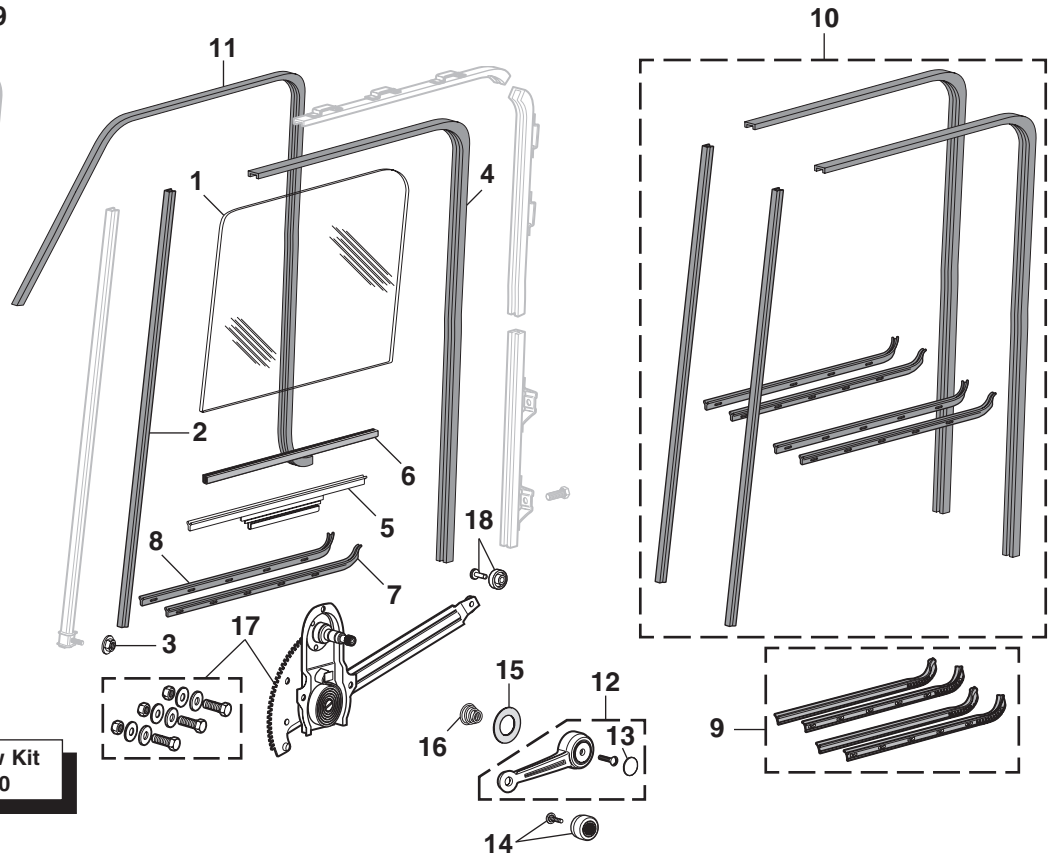

Door Glass and Components

F100 F150 F250 1973-79
Crew Cab 1973-79
Bronco 1978-79

Power Window Kit
See Page 90

Loctite Viper Lube
See Page 40

PART	ILL#	DESCRIPTION AND APPLICATION	REQD	LIST	SELL
F-Series, Bronco and Crew Cab Front Door					
49-7350	(1)	DOOR GLASS-CLEAR-LH	73-79 (1)	62.44	49.95
49-7351		DOOR GLASS-CLEAR-RH	73-79 (1)	62.44	49.95
49-7352		DOOR GLASS-TINTED-LH	73-79 (1)	62.44	49.95
49-7353		DOOR GLASS-TINTED-RH	73-79 (1)	62.44	49.95
49-7190	(2)	DIVISION GLASS RUN	73-79 (2)	24.94	19.95
40-0821	(3)	WASHER NUT	73-79 (2)	.50	.40
49-7192	(4)	DOOR GLASS RUN	73-79 (2)	24.94	19.95
49-7220	(5)	DOOR GLASS RETAINER-LH	73-79 (1)	18.69	14.95
49-7221		DOOR GLASS RETAINER-RH	73-79 (1)	18.69	14.95
49-9300	(6)	CHANNEL RUBBER	73-79 (2)	16.19	12.95
49-7100	(7)	ANTI-RATTLE STRIP-INNER-LH	73-79 (1)	24.94	19.95
49-7101		ANTI-RATTLE STRIP-INNER-RH	73-79 (1)	24.94	19.95
49-7102	(8)	ANTI-RATTLE STRIP-OUTER-LH	73-79 (1)	21.19	16.95
49-7103		ANTI-RATTLE STRIP-OUTER-RH	73-79 (1)	21.19	16.95
49-7130	(9)	WINDOW ANTI-RATTLE KIT-4PC	73-79 (1)	87.44	69.95
49-7150	(10)	DOOR ANTI-RATTLE KIT-8PC	73-79 (1)	187.44	149.95
49-9342	(11)	DOOR WEATHERSTRIP-ON DOOR	78-79 (2)	37.44	29.95
49-7644	(12)	WINDOW HANDLE W/O KNOB	73-79 (2)	16.19	12.95
49-7643	(13)	HANDLE SCREW COVER	73-79 (2)	1.19	.95
40-2620-BL	(14)	KNOB-BLACK	73-79 (2)	6.19	4.95
40-2620-CL		KNOB-CLEAR	73-79 (2)	6.19	4.95
40-2620-LL		KNOB-BLUE	73-79 (2)	6.19	4.95
40-2620-GN		KNOB-GREEN	73-79 (2)	6.19	4.95
40-2620-RD		KNOB-RED	73-79 (2)	6.19	4.95
40-2620-SD		KNOB-SADDLE	73-79 (2)	6.19	4.95
40-2608	(15)	ESCUTCHEON	73-79 (2)	2.44	1.95
40-3232	(16)	SPRING	73-79 (2)	2.44	1.95
49-7924	(17)	WINDOW REGULATOR-LH	73-79 (1)	62.44	49.95
49-7925		WINDOW REGULATOR-RH	73-79 (1)	62.44	49.95
49-7866	(18)	REGULATOR ROLLER & RIVET	73-79 (2)	4.94	3.95